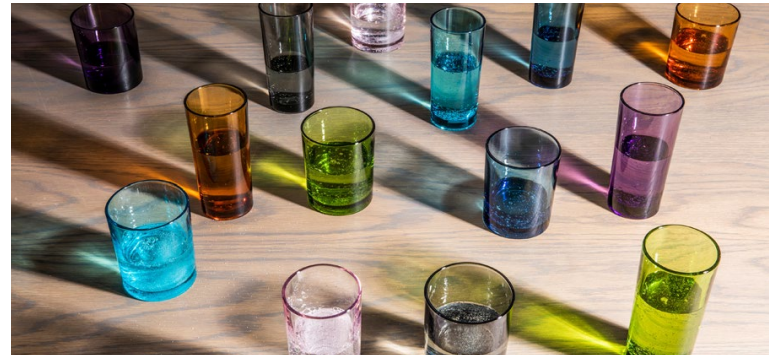

JENNA CLIFFORD

SOLID HI-BALL & TUMBLER RANGE

SET OF 4

R 329.00

JENNA CLIFFORD

SOLID HI-BALL & TUMBLER RANGE

SET OF 4
R 329.00

COLOURED GLASSES