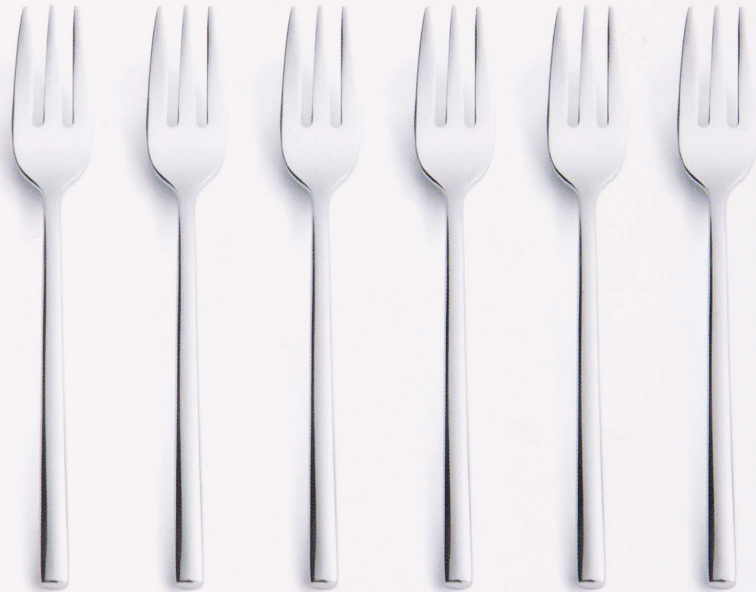

JENNA CLIFFORD

ALBA

CAKE FORKS