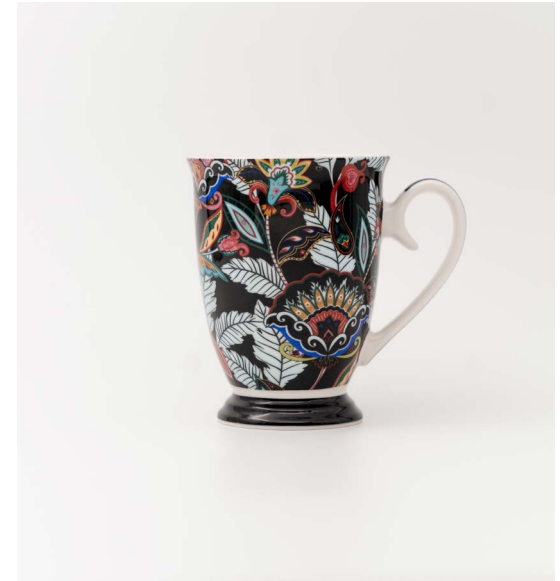

ITEM	ITEM PRICE
CHARGER	R249.00
SALAD BOWL 24CM	R319.00
JUG	R309.00
NIBBLE BOWL	R79.00

Limited Edition Mugs

R A N G E

Enjoy your morning cup of tea or coffee in our limited edition mugs and be transported to a world filled with vibrant colours and creative patterns. Beautifully packaged in individual giftboxes, these mugs also make the perfect gift for a loved one.

JENNA CLIFFORD

BLUE LEAF
MUG

R 149.00

PEACH ROSE
MUG

R 149.00

PETAL STEM
MUG

R 149.00

JENNA CLIFFORD

RED PEACOCK
MUG

R 139.00

GREEN PEACOCK
MUG

R 139.00

LIMITED EDITION MUGS

ITEM	ITEM PRICE
BLUE LEAF MUG	R149.00
PEACH ROSE MUG	R149.00
PETAL STEM MUG	R149.00
RED PEACOCK MUG	R139.00
GREEN PEACOCK MUG	R139.00